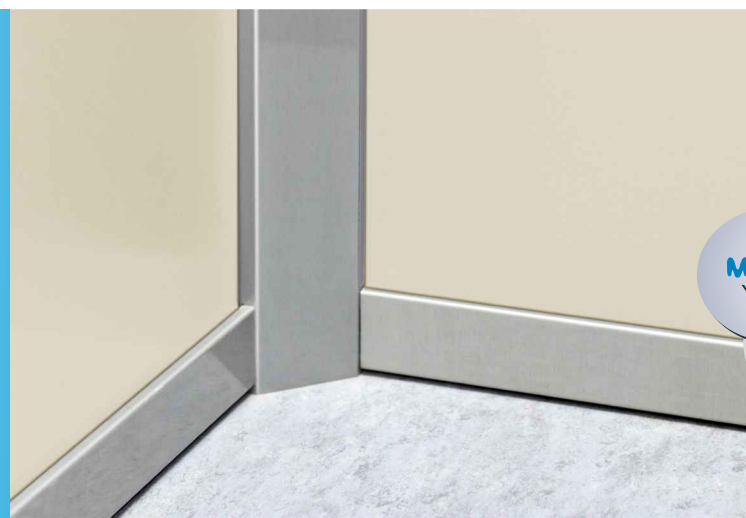

START

FRECCIA

TEKNO®

START

FRECCIA

CABINA IN PLALAM OPACO, FINITURE IN PLALAM LUCIDO
CON SPECCHIO 1/2 PARETE

CAR IN SKINPLATE, OPAQUE WALLS AND BRIGHT FINISHES
MIRROR 1/2 WALL

Dynamic STANDARD

Basic DINAMICA

MAKE UP
YOUR LIFT

REALIZZA IL TUO STILE CON LA SCELTA DI MATERIALI
E FINITURE PERSONALIZZATI

CHOOSE YOUR STYLE WITH CUSTOMIZED MATERIALS AND FINISHES

PARETI E ACCESSORI

PARETI E PORTE IN PLALAM **G1 CREMA**,
FINITURE E ANGOLI 45° IN PLALAM **F12PPS GRIGIO INOX**,
SPECCHIO 1/2 PARETE DI FONDO E **CORRIMANO** SAGOMATO

LIGHTS AND FLOOR

SKINPLATE MULTI-SQUARED EMBEDDED NEON ON WHITE CEILING
FLOOR IN LINOLEUM **672 MARBLED GREY**