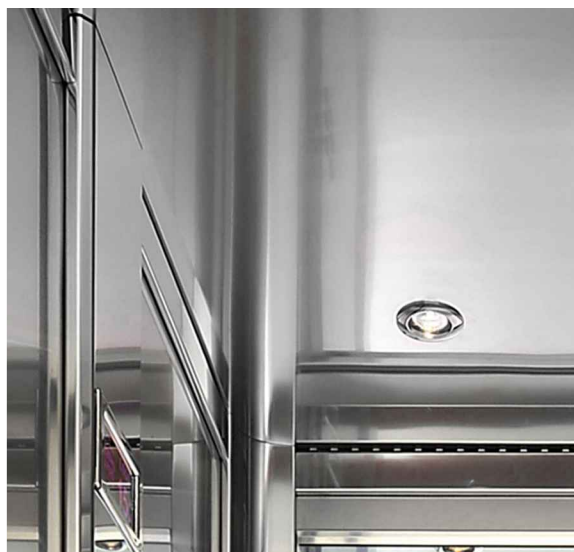

STEEL

PEGASO

TEKNO®

STEEL

PEGASO

CABINA IN ACCIAIO INOX STANDARD,
SPECCHIO 1/2 PARETE

CAR IN STANDARD STAINLESS STEEL
AND 1/2 WALL MIRROR

Effective
SOLIDA
EFFICACE
Solid

MAKE UP
YOUR LIFT

REALIZZA IL TUO STILE CON LA SCELTA DI MATERIALI
E FINITURE PERSONALIZZATI

CHOOSE YOUR STYLE WITH CUSTOMIZED MATERIALS AND FINISHES

PARETI E ACCESSORI

PARETI E PORTE IN ACCIAIO INOX **SCOTCH-BRITE**, CON FINITURE
IN ACCIAIO INOX **LUCIDO BA**, **SPECCHIO** 1/2 PARETE DI FONDO
CON **CORRIMANO** TONDO

LUCI E PAVIMENTO

FARETTI **LED LUCE CALDA** SU **TETTO** IN ACCIAIO INOX,
PAVIMENTO IN **ALLUMINIO MANDORLATO** NATURALE

WALLS AND ACCESSORIES

WALLS AND DOORS IN STAINLESS STEEL **SCOTCH-BRITE** WITH FINISHES
IN **POLISHED BA** STAINLESS STEEL, 1/2 FRONT WALL **MIRROR** WITH
ROUND **HANDRAIL**

LIGHTS AND FLOOR

STAINLESS STEEL CEILING WITH SPOT **LED WARM LIGHT**,
FLOOR IN **ALMOND ALUMINIUM**