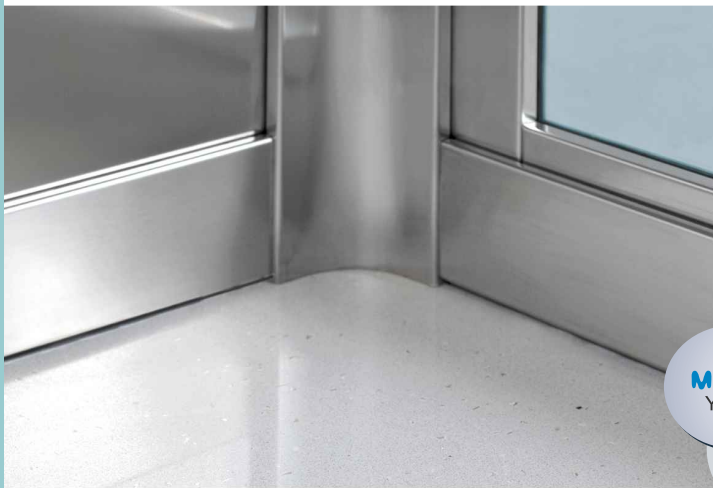

GLASS

VEGA

TEKNO®

GLASS

VEGA

CABINA IN ACCIAIO INOX, PARETE PANORAMICA E SPECCHIO SU FONDO

CAR IN STAINLESS STEEL, FULL GLASS WALL AND FRONT MIRROR

Weighty
CONTEMPORANEA
IMPORTANTE
Contemporary

MAKE UP
YOUR LIFT

REALIZZA IL TUO STILE CON LA SCELTA DI MATERIALI E FINITURE PERSONALIZZATI

CHOOSE YOUR STYLE WITH CUSTOMIZED MATERIALS AND FINISHES

PARETI E ACCESSORI

PARETI E PORTE E FINITURE IN ACCIAIO INOX
SCOTCH-BRITE, **CRISTALLO** CON PULSANTIERA ORIZZONTALE,
1/2 **SPECCHIO** CON **CORRIMANO** RETTANGOLARE

LUCI E PAVIMENTO

FARETTI **LED LUCE CALDA** SU **TETTO** ACCIAIO INOX,
PAVIMENTO IN **ROCKSOLID 616**

WALLS AND ACCESSORIES

WALLS AND DOORS AND FINISHES IN **SCOTCH-BRITE** STAINLESS STEEL, FULL **GLASS WALLS** WITH HORIZONTAL COMAND PANEL, 1/2 **MIRROR** WITH RECTANGLE **HANDRAIL**

LIGHTS AND FLOOR

STAINLESS STEEL CEILING WITH SPOT **LED WARM LIGHT**, FLOOR IN **ROCKSOLID 616**